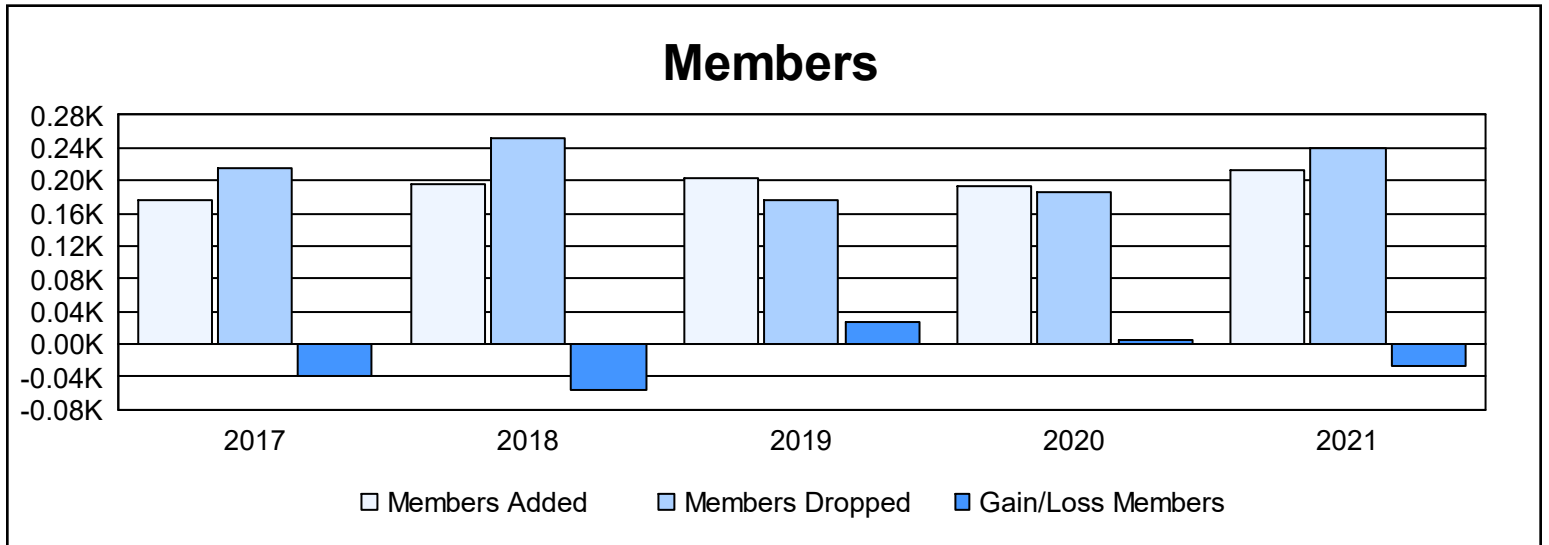

Year	New Clubs	Dropped Clubs	Gain/ Loss Clubs	New Members	Charter Members	Reinstate Members	Transfer Members	Total Member Added	Total Members Dropped	Gain/ Loss Members
2016-2017	0	1	-1	142	2	7	25	176	215	-39
2017-2018	1	1	0	145	25	6	19	195	251	-56
2018-2019	0	0	0	173	2	9	18	202	176	26
2019-2020	2	0	2	123	57	5	8	193	187	6
2020-2021	2	1	1	125	66	2	20	213	240	-27
<b>Average</b>	<b>1</b>	<b>1</b>	<b>0</b>	<b>142</b>	<b>30</b>	<b>6</b>	<b>18</b>	<b>196</b>	<b>214</b>	<b>-18</b>

### Membership Composition June 2021 Cumulative