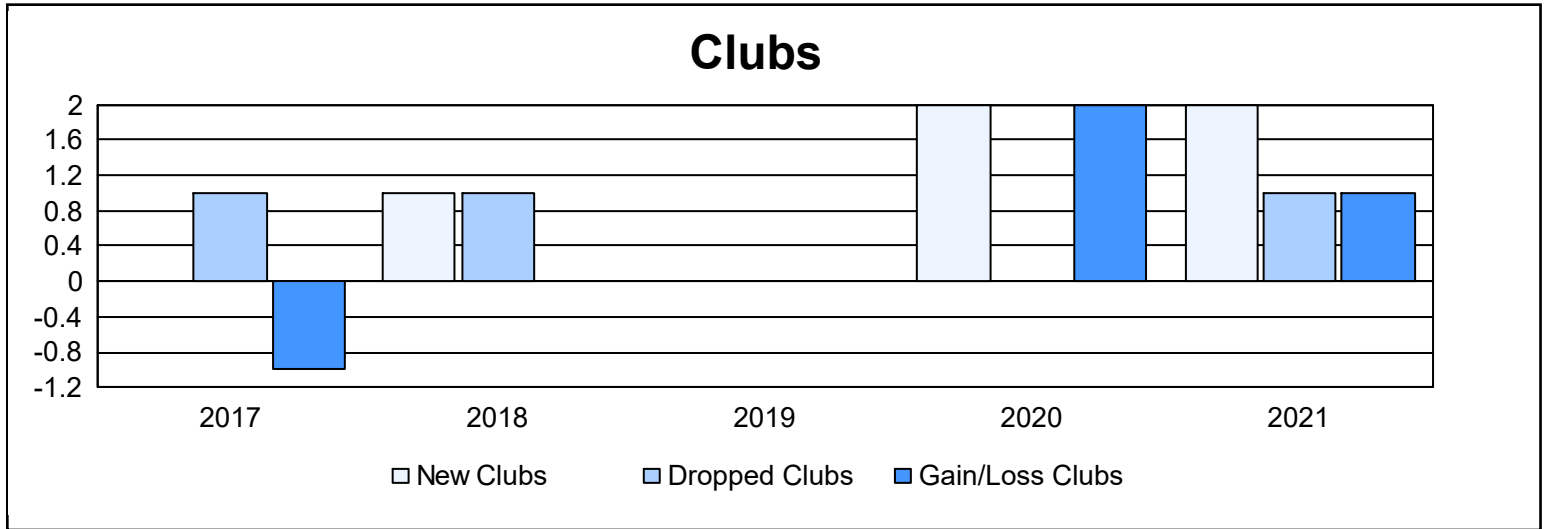

Year	New Clubs	Dropped Clubs	Gain/ Loss Clubs	New Members	Charter Members	Reinstate Members	Transfer Members	Total Member Added	Total Members Dropped	Gain/ Loss Members
2016-2017	0	1	-1	142	2	7	25	176	215	-39
2017-2018	1	1	0	145	25	6	19	195	251	-56
2018-2019	0	0	0	173	2	9	18	202	176	26
2019-2020	2	0	2	123	57	5	8	193	187	6
2020-2021	2	1	1	125	66	2	20	213	240	-27
<b>Average</b>	<b>1</b>	<b>1</b>	<b>0</b>	<b>142</b>	<b>30</b>	<b>6</b>	<b>18</b>	<b>196</b>	<b>214</b>	<b>-18</b>

### Membership Composition June 2021 Cumulative