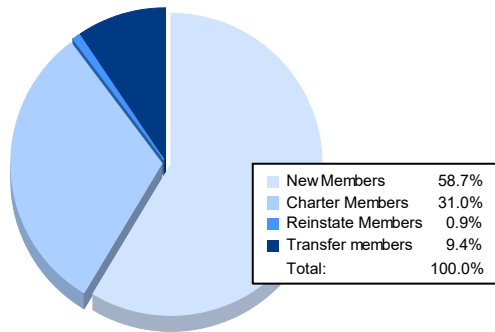

Year	New Clubs	Dropped Clubs	Gain/ Loss Clubs	New Members	Charter Members	Reinstate Members	Transfer Members	Total Member Added	Total Members Dropped	Gain/ Loss Members
2016-2017	0	1	-1	142	2	7	25	176	215	-39
2017-2018	1	1	0	145	25	6	19	195	251	-56
2018-2019	0	0	0	173	2	9	18	202	176	26
2019-2020	2	0	2	123	57	5	8	193	187	6
2020-2021	2	1	1	125	66	2	20	213	240	-27
<b>Average</b>	<b>1</b>	<b>1</b>	<b>0</b>	<b>142</b>	<b>30</b>	<b>6</b>	<b>18</b>	<b>196</b>	<b>214</b>	<b>-18</b>

### Membership Composition June 2021 Cumulative